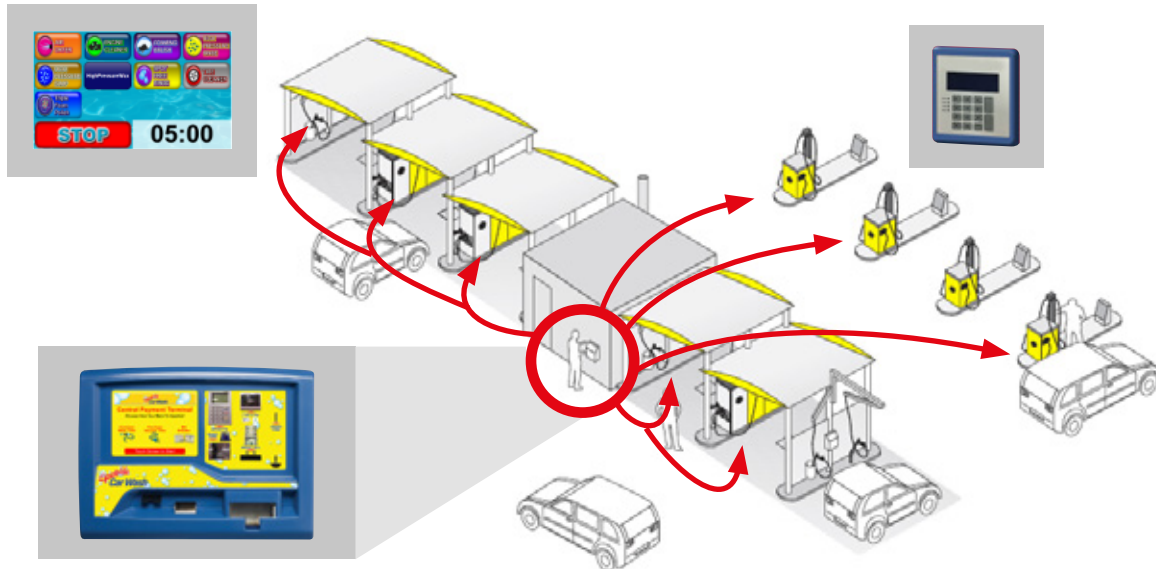

Auto Sentry® CPT For Self Service Locations

PSD Codax is pleased to announce the future of Self Service Cash Management and Control with the Auto Sentry® CPT.

www.psdcodax.com

Defining the World of Car Wash Technology

Smartstart | Smartpay | Auto Sentry® Petro | Auto Sentry® Flex | Auto Sentry® CPT | WashConnect®

Auto Sentry® CPT

Versatile Central Payment Terminal for Unattended
Self-service Wash Locations

The future of self-service cash management and control.

- Activate any bay or vacuum directly from the CPT
- Cost effective path to EMV in harsh self serve environment
- Generate a code to activate any bay or vacuum for a preset amount of time
- Use the mobile application to activate any bay or vacuum
- Accepts multiple forms of payment: cash, coin, credit/debit cards, gift cards, and Apple Pay/Android Pay
- Mobile application for buying and redeeming time
- Integrate with WashConnect® web-based multi-site management system